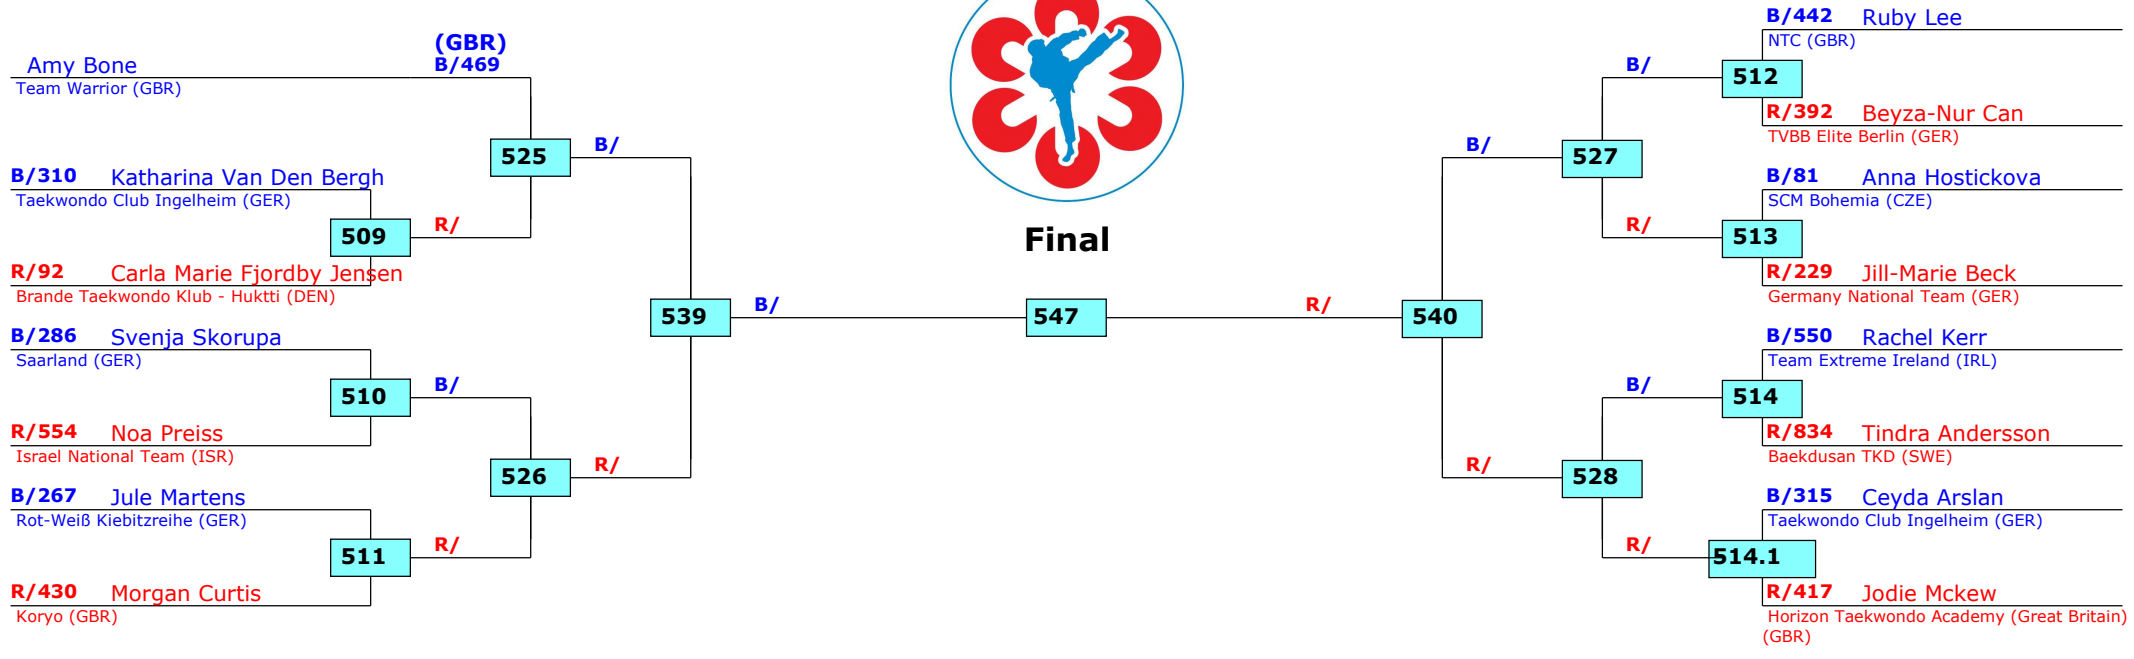

**Luxembourg Open 2018 G1**  
**Luxembourg, Luxembourg**  
**Tournament date: 16-6-2018 upto 17-6-2018**  
**Cadets Female A -51 (Light middle)**  
**Active competitors: 15**  
**Competition date: 17-6-2018**

**Result legend:**  
 (WDR) Withdrawal      (PUN) Punishment  
 (DSQ) Disqualified    (GDP) Golden Point  
 (RSC) Ref. stop contest    (PTG) Points win (gap)  
 (SUP) Superiority      (PTF) Points win (normal)

**Prize winners:**

QF (R8)      SF (R4)                      Final                      SF (R4)                      QF (R8)

# Luxembourg Open 2018 G1